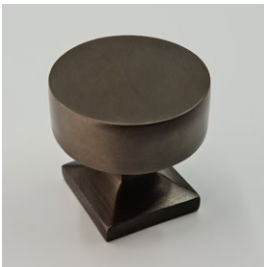

# CARLTON PULL HANDLES

CC0012DN  
178MM LONG/36MM PROJECTION  
DULL NICKEL PLATE FINISH

CC0013DN  
242MM LONG/36MM PROJECTION  
DULL NICKEL PLATE FINISH

---

CC0012AB  
178MM LONG/36MM PROJECTION  
ANTIQUE BRASS LIVING FINISH

# GROVE CABINET KNOBS

CC0030DN  
32MM DIA/35MM PROJECTION  
DULL NICKEL PLATE FINISH

CC0031DN  
38MM DIA/35MM PROJECTION  
DULL NICKEL PLATE FINISH

---

CC0030AB  
32MM DIA/35MM PROJECTION  
ANTIQUÉ BRASS LIVING FINISH

CC0031AB  
38MM DIA/35MM PROJECTION  
ANTIQUÉ BRASS LIVING FINISH

---

CC0030DB  
32MM DIA/35MM PROJECTION  
DARK BRONZE LIVING FINISH

CC0031DB  
38MM DIA/35MM PROJECTION  
DARK BRONZE LIVING FINISH

---

## GROVE PULL HANDLES

CC0032DN  
180MM LONG/35MM PROJECTION  
DULL NICKEL PLATE FINISH

CC0032DN  
226MM LONG/35MM PROJECTION  
DULL NICKEL PLATE FINISH

---

CC0032AB  
180MM LONG/35MM PROJECTION  
ANTIQUE BRASS LIVING FINISH